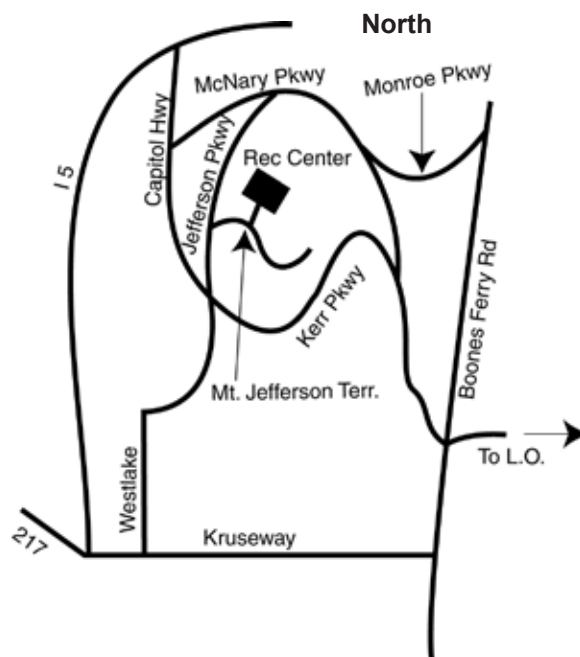

MOUNTAINPARK

Nature's Neighborhood

Directions to the Mountain Park Clubhouse

From Downtown Portland: Interstate 5 south to Capitol Highway exit, follow Portland Community College signs. Continue past college, take a left turn onto Jefferson Parkway. Turn right onto Mt. Jefferson Terrace.

From Beaverton: Highway 217 to Kruseway. Turn left onto Kruseway. Turn left onto Westlake. Turn right onto Jefferson Parkway. Turn right onto Mt. Jefferson Terrace.

From Lake Oswego: Country Club Road straight onto Kerr Parkway (at Boones Ferry Road.) Turn right onto Jefferson Parkway. Turn right onto Mt. Jefferson Terrace.

From Salem: Interstate 5 north to Kruseway. Turn left onto Kruseway. Turn left onto Westlake. Turn right onto Jefferson Parkway. Turn right onto Mt. Jefferson Terrace.

From Oregon City: South on 205, to Interstate 5 north to Kruseway. Turn left onto Kruseway. Turn left onto Westlake. Turn right onto Jefferson Parkway. Turn right onto Mt. Jefferson Terrace.

Mountain Park Clubhouse

2 Mt. Jefferson Terrace
Lake Oswego OR 97035
p. 503-635-3561 f. 503-635-0971
www.mtparkhoa.com

MOUNTAINPARK

Nature's Neighborhood

Directions to the Mountain Park Clubhouse

From Downtown Portland: Interstate 5 south to Capitol Highway exit, follow Portland Community College signs. Continue past college, take a left turn onto Jefferson Parkway. Turn right onto Mt. Jefferson Terrace.